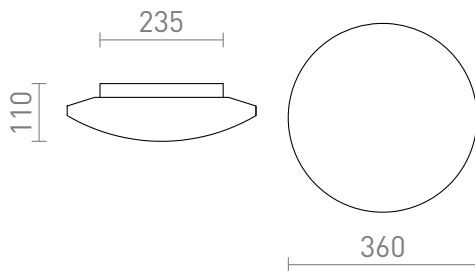

NEW

SARA LED 36

LED 24W 1700 lm Ra 80

LED ceiling light of opal-colored glass on a chrome-plated base.
Suitable for use in bathrooms.

RP EUR incl. VAT

R13688

SARA LED 36 ceiling opal-colored
glass/chrome 230V LED 24W IP44 3000K

178,00

IP44

3D model

manual