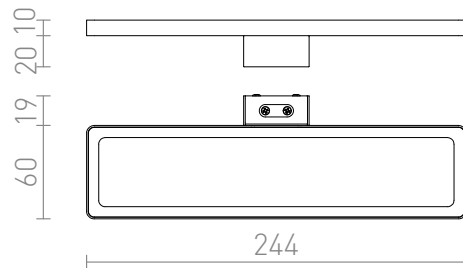

SAVOY

LED 8W 300 lm Ra 80

Rectangular bathroom light of chrome-plated metal, with built-in LED for UP/DOWN illumination. Suitable for cabinets and shelves.

RP EUR incl. VAT

R12399

SAVOY 24 for cabinets chrome 230V LED
8W 120° IP44 3000K

120,00

IP44

120°

0,40

3D model

PDF manual