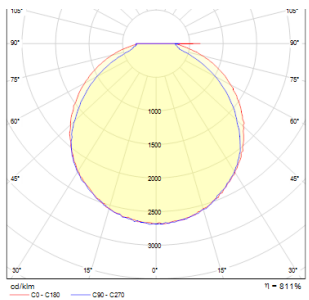

LED 9,8W 637 lm Ra 80

Angular surface-mounted light with integrated LED and a front cover of frosted acrylic, for outdoor use.

RP EUR incl. VAT

R10552

SCOTT ceiling silver grey 230V LED 9.8W IP54
3000K

88,00

IP54