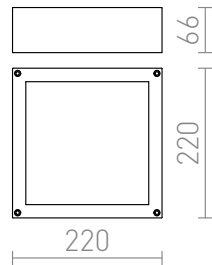

LED 9,8W 637 lm Ra 80

Angular surface-mounted light with integrated LED and a front cover of frosted acrylic, for outdoor use.

RP EUR incl. VAT

R10552

SCOTT ceiling silver grey 230V LED 9.8W IP54
3000K

88,00

IP54