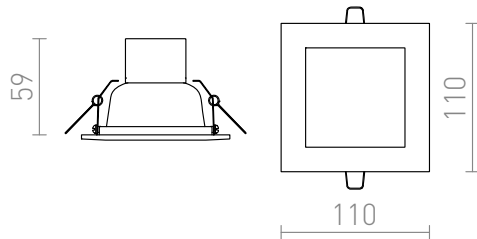

# SEEYOU 11

**LED 10W 900 lm Ra 80**

Square recessed LED light with a white lacquered aluminum frame. Available in 10W or 16W. Power LED 10W or 16W. White painted aluminum frame.

RP EUR incl. VAT

**R10299**

SEEYOU 11 square recessed white  
230V/350mA LED 10W 3000K

**48,00**

3D model

manual