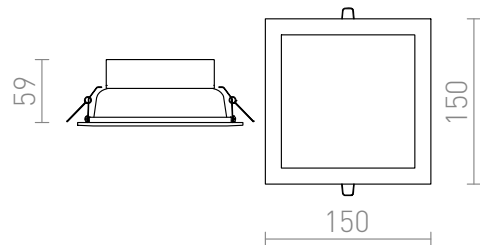

SEEYOU 15

LED 16W 1440 lm Ra 80

Lamp with white lacquered aluminum frame and high-output integrated LED.

RP EUR incl. VAT

R10300

SEEYOU 15 square recessed white
230V/350mA LED 16W 3000K

68,00

3D model