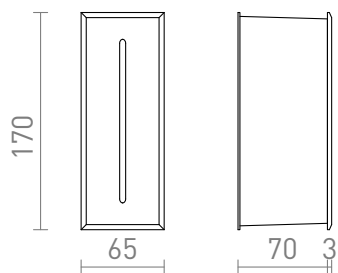

NEW

SEGNO

LED 3W Im Ra 80

Recessed outdoor wall light with built in LED that shines through a narrow slit.

RP EUR incl. VAT

R13566	SEGNO recessed white 230V LED 3W IP54 3000K	78,00
R13567	SEGNO recessed anthracite grey 230V LED 3W IP54 3000K	78,00

IP54

3D model

manual