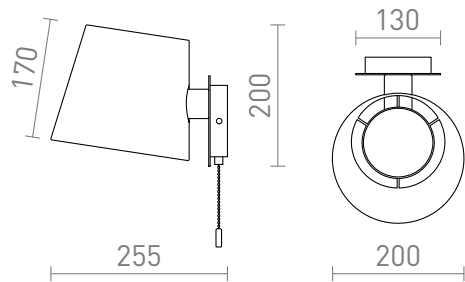

NEW

SELENA

Textile wall lamp with pull switch. The shade can be turned along one axis.

RP EUR incl. VAT

R13651

SELENA wall black 230V E27 15W

98,00

 3D model

 manual

G13014