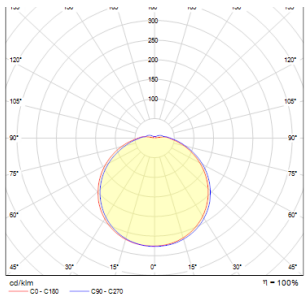

SEMPRE R 25

LED 10W 700 lm Ra 80

Ceiling light with integrated LED and a shade of frosted acrylic.

RP EUR incl. VAT

R12431

SEMPRE R 25 ceiling frosted acrylic 230V
LED 10W 3000K

32,00

[3D model](#)