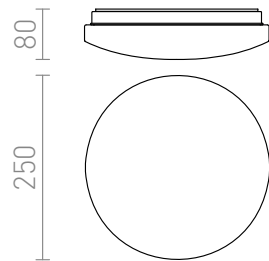

SEMPRE R 25

LED 10W 700 lm Ra 80

Ceiling light with integrated LED and a shade of frosted acrylic.

RP EUR incl. VAT

R12431

SEMPRE R 25 ceiling frosted acrylic 230V
LED 10W 3000K

32,00

[3D model](#)