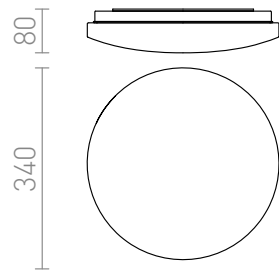

SEMPRE R 34

LED 24W 1680 lm Ra 80

Circular LED luminaire with lacquer acrylic cover.

RP EUR incl. VAT

R12432

SEMPRE R 34 ceiling frosted acrylic 230V
LED 24W 3000K

48,00

 3D model