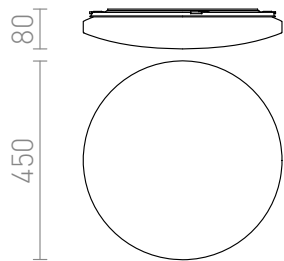

SEMPRE R 45

LED 36W 2520 lm Ra 80

Ceiling light with integrated LED and a shade of frosted acrylic.

RP EUR incl. VAT

R12433

SEMPRE R 45 ceiling frosted acrylic 230V
LED 36W 3000K

58,00

3D model