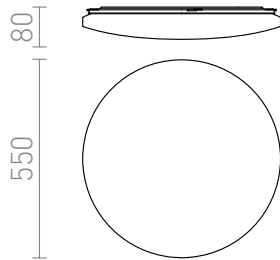

SEMPRE R 55

LED 56W 3920 lm Ra 80

Circular LED luminaire with lacquer acrylic cover.

RP EUR incl. VAT

R12434

SEMPRE R 55 ceiling frosted acrylic 230V
LED 56W 3000K

120,00

3D model