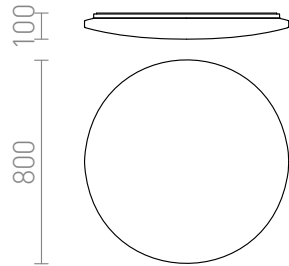

SEMPRE R 80

LED 100W 7000 lm Ra 80

Ceiling light with integrated LED and a shade of frosted acrylic.

RP EUR incl. VAT

R12435

SEMPRE R 80 ceiling frosted acrylic 230V
LED 100W 3000K

178,00

3D model