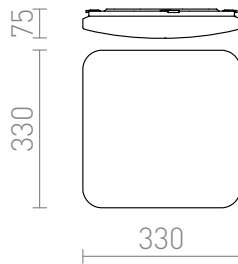

# SEMPRE SQ 33

LED 24W 1680 lm Ra 80

Ceiling light with integrated LED and a shade of frosted acrylic.

RP EUR incl. VAT

**R12436**

SEMPRE SQ 33 ceiling frosted acrylic 230V  
LED 24W 3000K

**48,00**

3D model