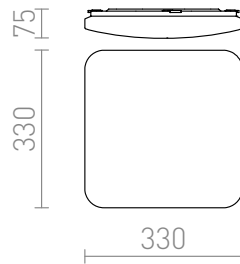

SEMPRE SQ 33 SENSOR

LED 24W 1680 lm Ra 80

Ceiling light with a shade of frosted acrylic that has built-in LED and motion sensor.

RP EUR incl. VAT

R12440

SEMPRE SQ 33 sensor ceiling frosted acrylic
230V LED 24W 3000K

88,00

[3D model](#)

[manual](#)