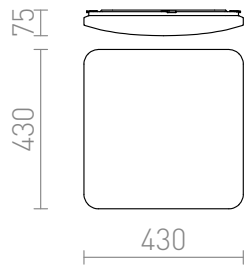

SEMPRE SQ 43

LED 36W 2520 lm Ra 80

Ceiling light with integrated LED and a shade of frosted acrylic.

RP EUR incl. VAT

R12437

SEMPRE SQ 43 ceiling frosted acrylic 230V
LED 36W 3000K

68,00

3D model