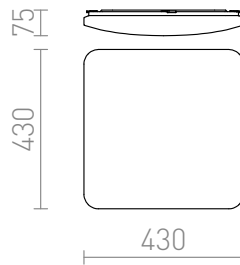

# SEMPRE SQ 43 SENSOR

**LED 36W 2520 lm Ra 80**

Ceiling light with a shade of frosted acrylic that has built-in LED and motion sensor.

RP EUR incl. VAT

**R12441**

SEMPRE SQ 43 sensor ceiling frosted acrylic  
230V LED 36W 3000K

**98,00**

[3D model](#)

[manual](#)