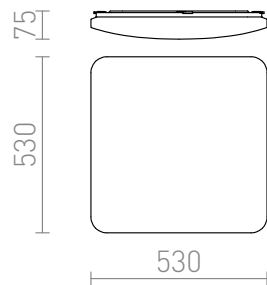

SEMPRE SQ 53

LED 56W 3920 lm Ra 80

Ceiling light with integrated LED and a shade of frosted acrylic.

RP EUR incl. VAT

R12438

SEMPRE SQ 53 ceiling frosted acrylic 230V
LED 56W 3000K

98,00

3D model