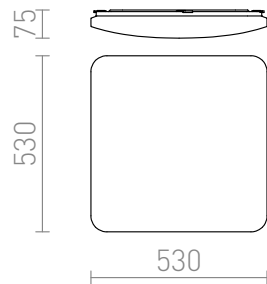

3D model

manual