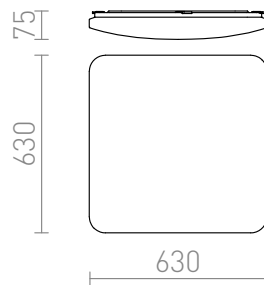

SEMPRE SQ 63

LED 76W 5320 lm Ra 80

Ceiling light with integrated LED and a shade of frosted acrylic.

RP EUR incl. VAT

R12439

SEMPRE SQ 63 ceiling frosted acrylic 230V
LED 76W 3000K

120,00

3D model