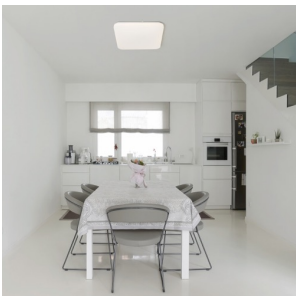

SEMPRE SQ 63

LED 76W 5320 lm Ra 80

Ceiling light with integrated LED and a shade of frosted acrylic.

RP EUR incl. VAT

R12439

SEMPRE SQ 63 ceiling frosted acrylic 230V
LED 76W 3000K

120,00

3D model