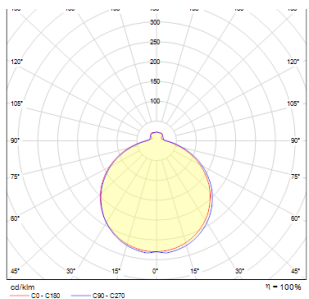

SEMPRE SQ 63

LED 76W 5320 lm Ra 80

Ceiling light with integrated LED and a shade of frosted acrylic.

RP EUR incl. VAT

R12439

SEMPRE SQ 63 ceiling frosted acrylic 230V
LED 76W 3000K

120,00

3D model