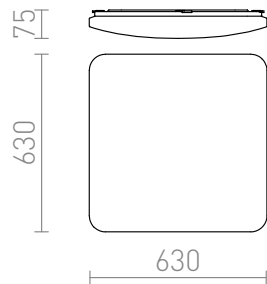

3D model

manual

.ies data