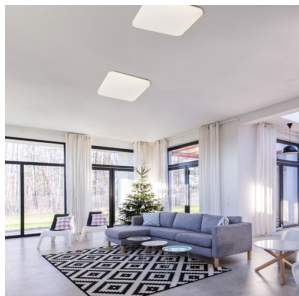

3D model

manual

.ies data