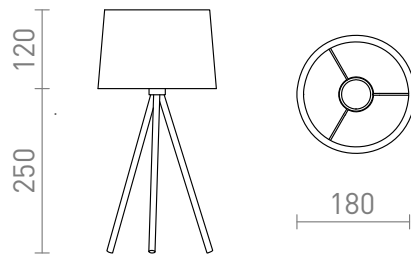

# SENSATION

Table lamp with a copper foil shade.

RP EUR incl. VAT

**R13399**

SENSATION table copper foil black 230V E27  
15W

**88,00**

3D model

150