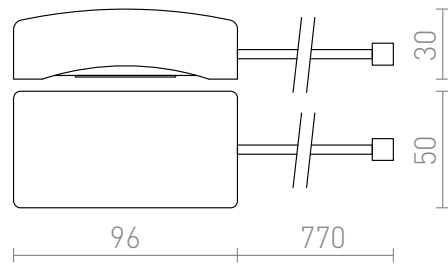

SENSOR RECESSED

Motion sensor with external sensor on cable.

RP EUR incl. VAT

G12753

SENSOR above the ceiling white max.
1200W 360°

12,00

360°

0,106