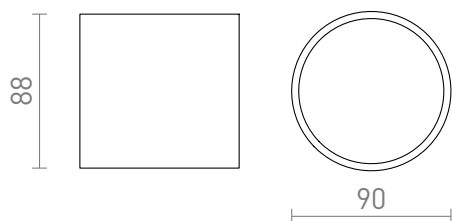

LED 6W 480 lm Ra 80

Outdoor ceiling light that has built-in LED and a clear glass bottom cover with a black trim.

RP EUR incl. VAT

R13622	SENZA R ceiling white clear glass 230V LED 6W IP54 3000K	78,00
R13623	SENZA R ceiling anthracite grey clear glass 230V LED 6W IP54 3000K	78,00

IP54