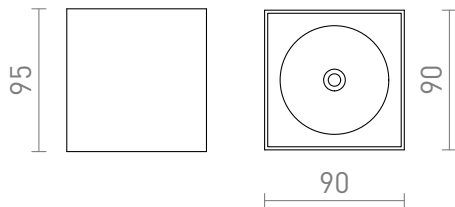

## SENZA SQ

LED 6W 580 lm Ra 80

Outdoor ceiling light with built-in LED and a clear glass bottom cover which has a trim that matches the rest of the fixture.

RP EUR incl. VAT

<b>R13624</b>	SENZA SQ ceiling white clear glass 230V LED 6W IP65 3000K	<b>78,00</b>
<b>R13625</b>	SENZA SQ ceiling anthracite grey clear glass 230V LED 6W IP65 3000K	<b>78,00</b>