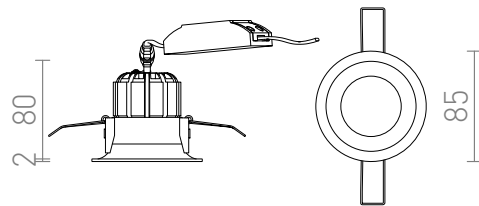

SHARM BASE

LED 10W 900 lm Ra 80

Recessed fixed light with 10W LED. Available in multiple colors.

RP EUR incl. VAT

| | | |
|---------------|--|--------------|
| R13221 | SHARM BASE recessed white 230V LED 10W 24° 3000K | 29,00 |
| R13222 | SHARM BASE recessed pearl gold 230V LED 10W 24° 3000K | 29,00 |
| R13223 | SHARM BASE recessed brown 230V LED 10W 24° 3000K | 29,00 |
| R13224 | SHARM BASE recessed black 230V LED 10W 24° 3000K | 29,00 |
| R13225 | SHARM BASE recessed chrome 230V LED 10W 24° 3000K | 32,00 |
| R13226 | SHARM BASE recessed copper 230V LED 10W 24° 3000K | 32,00 |

 3D model

 manual