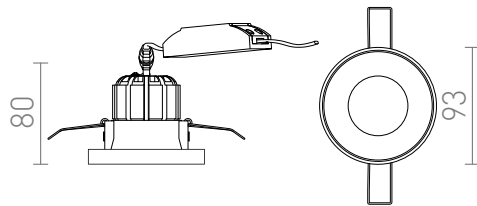

SHARM PLUS

LED 10W 900 lm Ra 80

Recessed fixed light with 10W LED module. Available in multiple colors.

RP EUR incl. VAT

R13228	SHARM PLUS recessed white 230V LED 10W 24° 3000K	35,00
R13229	SHARM PLUS recessed pearl gold 230V LED 10W 24° 3000K	35,00
R13230	SHARM PLUS recessed brown 230V LED 10W 24° 3000K	35,00
R13231	SHARM PLUS recessed black 230V LED 10W 24° 3000K	35,00
R13232	SHARM PLUS recessed chrome 230V LED 10W 24° 3000K	35,00
R13233	SHARM PLUS recessed copper 230V LED 10W 24° 3000K	35,00

 3D model

 manual