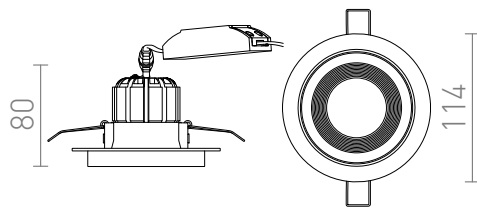

# SHARM R I

**LED 10W 900 lm Ra 80**

Recessed fixed light with 10W LED module. Available in different colors. You can build the color combinations as you please. [www.rendl.com/en/configurator](http://www.rendl.com/en/configurator)

RP EUR incl. VAT

<b>R13235</b>	SHARM R I recessed white copper 230V LED 10W 24° 3000K	<b>48,00</b>
<b>R13236</b>	SHARM R I recessed pearl gold/brown 230V LED 10W 24° 3000K	<b>38,00</b>
<b>R13237</b>	SHARM R I recessed brown/pearl gold 230V LED 10W 24° 3000K	<b>38,00</b>
<b>R13238</b>	SHARM R I recessed black copper/copper 230V LED 10W 24° 3000K	<b>48,00</b>
<b>R13239</b>	SHARM R I recessed black/black copper 230V LED 10W 24° 3000K	<b>48,00</b>

3D model

manual

24°

0,45

0,45