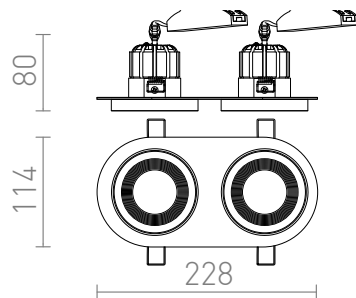

LED 2x10W 1800 lm Ra 80

Recessed fixed light with 10W LED module. Available in different colors. You can build the color combinations as you please. www.rendl.com/en/configurator

RP EUR incl. VAT

R13240	SHARM R II recessed white copper 230V LED 2x10W 24° 3000K	78,00
R13241	SHARM R II recessed pearl gold/brown 230V LED 2x10W 24° 3000K	78,00
R13242	SHARM R II recessed brown/pearl gold 230V LED 2x10W 24° 3000K	78,00
R13243	SHARM R II recessed black copper/copper 230V LED 2x10W 24° 3000K	78,00
R13244	SHARM R II recessed black/black copper 230V LED 2x10W 24° 3000K	78,00