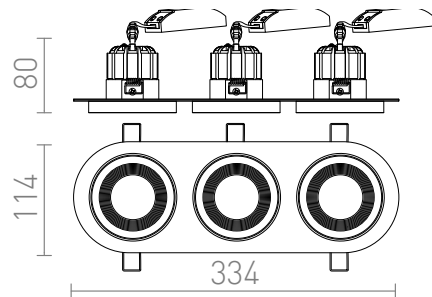

SHARM R III

LED 3x10W 2700 lm Ra 80

Recessed fixed light with 10W LED module. Available in different colors. You can build the color combinations as you please. www.rendl.com/en/configurator

RP EUR incl. VAT

R13245	SHARM R III recessed white copper 230V LED 3x10W 24° 3000K	120,00
R13246	SHARM R III recessed pearl gold/brown 230V LED 3x10W 24° 3000K	120,00
R13247	SHARM R III recessed brown/pearl gold 230V LED 3x10W 24° 3000K	120,00
R13248	SHARM R III recessed black copper/copper 230V LED 3x10W 24° 3000K	120,00
R13249	SHARM R III recessed black/black copper 230V LED 3x10W 24° 3000K	120,00

3D model

manual

24°

3x7,5

1,26

1,26