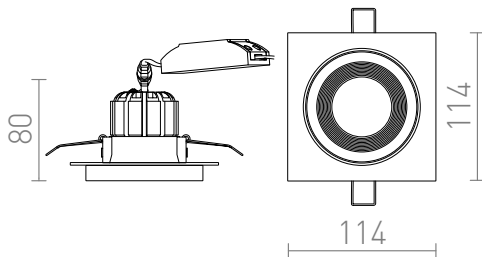

# SHARM SQ I

**LED 10W 900 lm Ra 80**

Recessed fixed light with 10W LED module. Available in different colors. You can build the color combinations as you please. [www.rendl.com/en/configurator](http://www.rendl.com/en/configurator)

RP EUR incl. VAT

<b>R13250</b>	SHARM SQ I recessed white copper 230V LED 10W 24° 3000K	<b>48,00</b>
<b>R13251</b>	SHARM SQ I recessed pearl gold/brown 230V LED 10W 24° 3000K	<b>38,00</b>
<b>R13252</b>	SHARM SQ I recessed brown/pearl gold 230V LED 10W 24° 3000K	<b>38,00</b>
<b>R13253</b>	SHARM SQ I recessed black copper/copper 230V LED 10W 24° 3000K	<b>48,00</b>
<b>R13254</b>	SHARM SQ I recessed black/black copper 230V LED 10W 24° 3000K	<b>48,00</b>