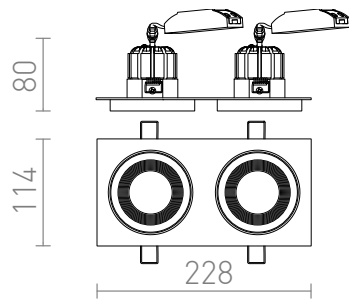

SHARM SQ II

LED 2x10W 1800 lm Ra 80

Recessed fixed light with 10W LED module. Available in different colors. You can build the color combinations as you please. www.rendl.com/en/configurator

RP EUR incl. VAT

3D model

manual

24°

2x7,5

0,90

0,90