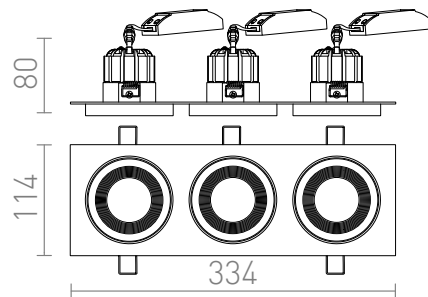

SHARM SQ III

LED 3x10W 2700 lm Ra 80

Recessed fixed light with 10W LED module. Available in different colors. You can build the color combinations as you please. www.rendl.com/en/configurator

RP EUR incl. VAT

R13260	SHARM SQ III recessed white copper 230V LED 3x10W 24° 3000K	120,00
R13261	SHARM SQ III recessed pearl gold/brown 230V LED 3x10W 24° 3000K	120,00
R13262	SHARM SQ III recessed brown/pearl gold 230V LED 3x10W 24° 3000K	120,00
R13263	SHARM SQ III recessed black copper/copper 230V LED 3x10W 24° 3000K	120,00
R13264	SHARM SQ III recessed black/black copper 230V LED 3x10W 24° 3000K	120,00

3D model

manual

24°

3x7,5

1,26

1,26