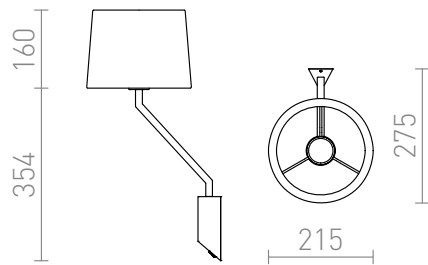

# SHARP

Wall lamp with a textile shade and a switch on the base.

RP EUR incl. VAT

**R12481**

SHARP wall black chrome 230V E27 42W

**120,00**

 3D model

 manual