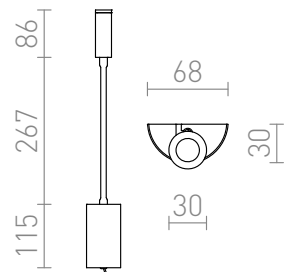

SHOW

LED 3W 240 lm Ra 80

Wall-mounted spotlight with integrated LED on gooseneck.

RP EUR incl. VAT

R12896	SHOW wall white chrome 230V LED 3W 3000K	68,00
R12897	SHOW wall black chrome 230V LED 3W 3000K	68,00

3D model

manual