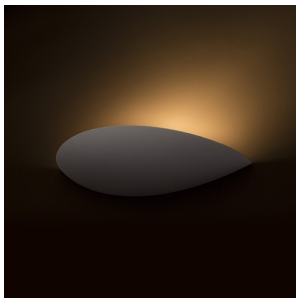

SID

Wall light of plaster for indirect lighting. The surface can be colored with interior paint.

RP EUR incl. VAT

R12998

SID wall plaster 230V R7s 78mm 48W

58,00

3D model

manual