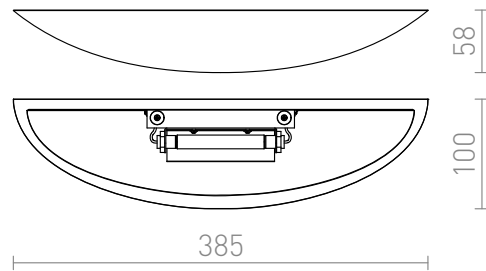

SID

Wall light of plaster for indirect lighting. The surface can be colored with interior paint.

RP EUR incl. VAT

R12998

SID wall plaster 230V R7s 78mm 48W

58,00

3D model

manual