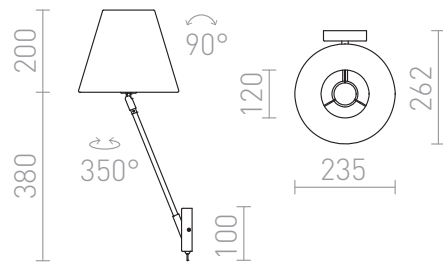

# SILENCE

Wall lamp with a directional textured textile shade.

RP EUR incl. VAT

**R11975**

SILENCE wall white chrome 230V E27 42W

**120,00**

 3D model

 manual