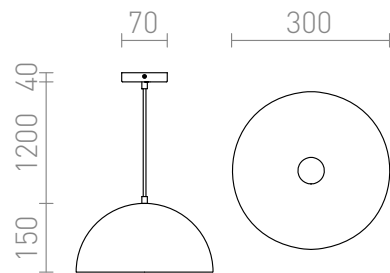

# SINTRA 30

Pendent light with a chromed metal shade, available in two sizes.

RP EUR incl. VAT

**R11698**

SINTRA 30 pendent chrome 230V E27 42W

**78,00**

3D model

manual

G13014