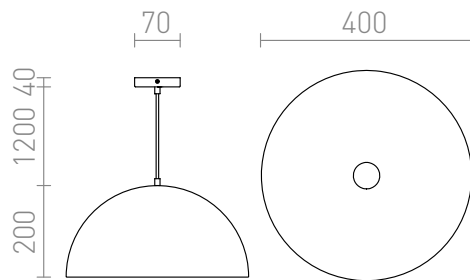

SINTRA 40

Pendent light with a chrome-plated metal shade, available in two sizes.

RP EUR incl. VAT

R11699

SINTRA 40 pendent chrome 230V E27 42W

178,00

 3D model

 120

 3,00

 manual

G13518