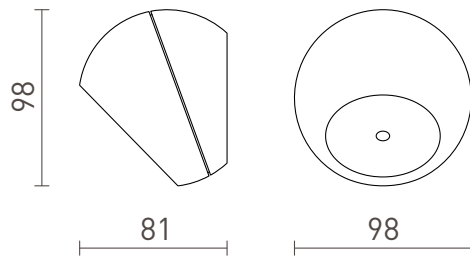

SIV

LED 6W 360 lm Ra 80

Rounded ceiling lamp with built in LED and downward illumination.
Suitable for hallways.

RP EUR incl. VAT

R13502

SIV surface mounted anthracite grey 230V
LED 6W 120° IP54 3000K

78,00

IP54

120°

0,5

3D model

manual