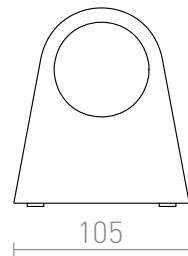

SIX

LED 3W 180 lm Ra 80

Outdoor wall lamp with integrated LED and driver.

RP EUR incl. VAT

R10358

SIX wall silver grey 230V/700mA LED 3W 60°
IP54 3000K

35,00

IP54