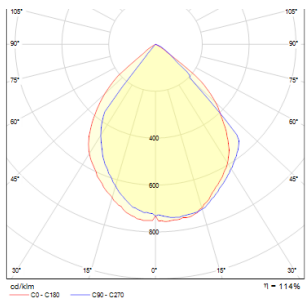

SIX

LED 3W 180 lm Ra 80

Outdoor wall lamp with integrated LED and driver.

RP EUR incl. VAT

R10358

SIX wall silver grey 230V/700mA LED 3W 60°
IP54 3000K

35,00

IP54