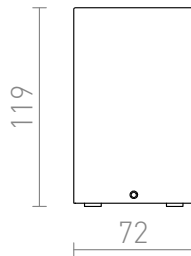

SIX

LED 3W 180 lm Ra 80

Outdoor wall lamp with integrated LED and driver.

RP EUR incl. VAT

R10358

SIX wall silver grey 230V/700mA LED 3W 60°
IP54 3000K

35,00

IP54