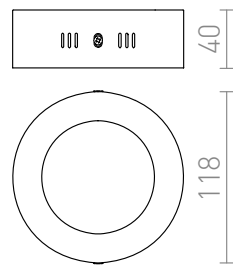

SLENDER R 12 SURFACE MOUNTED

LED 6W 540 lm Ra 80

Flat surface-mounted LED light.

RP EUR incl. VAT

R11281

SLENDER R 12 surface mounted matt nickel
230V LED 6W 3000K

17,00

3D model