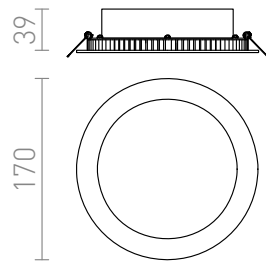

SLENDER R 17

LED 12W 1080 lm Ra 80

Very thin luminaire for powerful LEDs 12W. Painted aluminum die-cast aluminum frame in white or silver-gray color. Driver included.

RP EUR incl. VAT

R10471

SLENDER R 17 recessed silver grey 230V LED
12W 3000K

24,00

3D model

3

1080

0,43

12W

16°

manual