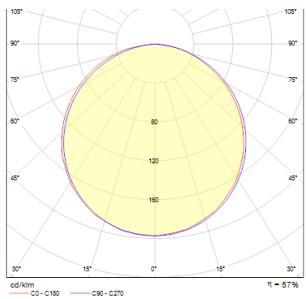

SLENDER R 22 RECESSED

LED 18W 1800 lm Ra 80

Very thin countersunk luminaire for 18W high bright LEDs. Luminaire frames are chrome, black chrome or matte nickel. Driver included.

RP EUR incl. VAT

R12122	SLENDER R 22 recessed black chrome 230V LED 18W 3000K	18,50
R12123	SLENDER R 22 recessed chrome 230V LED 18W 3000K	17,00
R12124	SLENDER R 22 recessed matt nickel 230V LED 18W 3000K	17,00