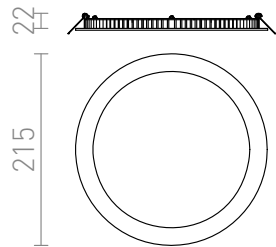

SLENDER R 22 RECESSED

LED 18W 1800 lm Ra 80

Very thin countersunk luminaire for 18W high bright LEDs. Luminaire frames are chrome, black chrome or matte nickel. Driver included.

RP EUR incl. VAT

R12122	SLENDER R 22 recessed black chrome 230V LED 18W 3000K	18,50
R12123	SLENDER R 22 recessed chrome 230V LED 18W 3000K	17,00
R12124	SLENDER R 22 recessed matt nickel 230V LED 18W 3000K	17,00