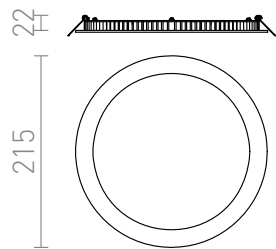

SLENDER R 22

LED 15W 1350 lm Ra 80

Very thin luminaire for powerful LEDs. Painted aluminum die-cast aluminum frame in white or silver-gray color. Driver included.

RP EUR incl. VAT

R10470

SLENDER R 22 recessed silver grey 230V LED
15W 3000K

12,50

3D model

manual