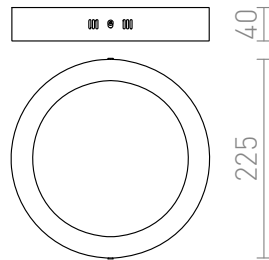

SLENDER R 22 SURFACE MOUNTED

LED 18W 1620 lm Ra 80

Thin surface-mounted LED light.

RP EUR incl. VAT

R11282

SLENDER R 22 surface mounted matt nickel
230V LED 18W 3000K

38,00

3D model