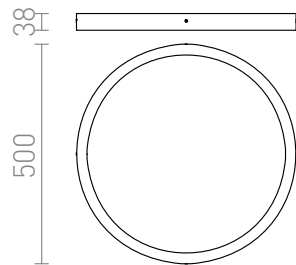

SLENDER R 50 SURFACE MOUNTED

LED 36W 2800 lm Ra 80

Very light-fitting luminaire for 36W high-power LEDs.

RP EUR incl. VAT

R12203

SLENDER R 50 surface mounted white 230V
LED 36W 3000K

178,00

3D model