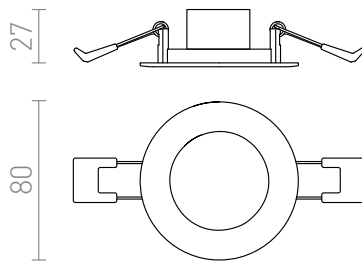

SLENDER R 8 RECESSED

LED 3W 300 lm Ra 80

Very thin recessed luminaire for 3W high bright LEDs. Luminaire frames are chrome, black chrome or matte nickel. Driver included.

RP EUR incl. VAT

R12179	SLENDER R 8 recessed chrome 230V LED 3W 3000K	6,25
R12180	SLENDER R 8 recessed matt nickel 230V LED 3W 3000K	7,00