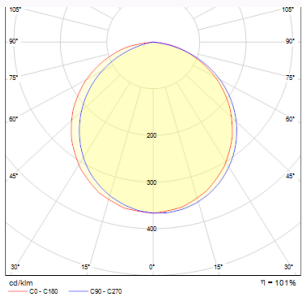

SLENDER SLIM R 17 RECESSED

LED 24W 2400 lm Ra 80

Very thin, recessed light with high-output LED. Frames available in chrome, black chrome or matte nickel.

RP EUR incl. VAT

R12158	SLENDER SLIM R 17 recessed black chrome 230V LED 24W 3000K	48,00
R12159	SLENDER SLIM R 17 recessed chrome 230V LED 24W 3000K	48,00