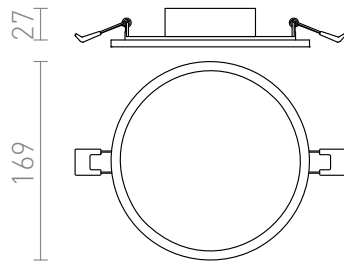

SLENDER SLIM R 17 RECESSED

LED 24W 2400 lm Ra 80

Very thin, recessed light with high-output LED. Frames available in chrome, black chrome or matte nickel.

RP EUR incl. VAT

R12158	SLENDER SLIM R 17 recessed black chrome 230V LED 24W 3000K	48,00
R12159	SLENDER SLIM R 17 recessed chrome 230V LED 24W 3000K	48,00