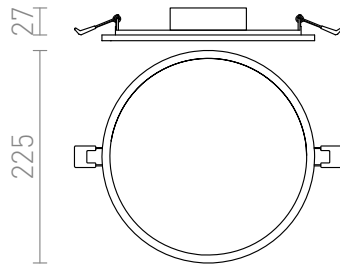

SLENDER SLIM R 22 RECESSED

LED 30W 3000 lm Ra 80

Very thin, recessed light with high-output LED. Frames available in chrome, black chrome or matte nickel. Driver included.

RP EUR incl. VAT

R12162	SLENDER SLIM R 22 recessed black chrome 230V LED 30W 3000K	48,00
R12163	SLENDER SLIM R 22 recessed chrome 230V LED 30W 3000K	48,00
R12164	SLENDER SLIM R 22 recessed matt nickel 230V LED 30W 3000K	48,00