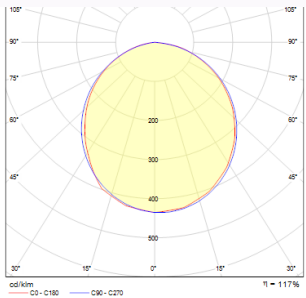

SLENDER SLIM R 22 RECESSED

LED 30W 3000 lm Ra 80

Very thin, recessed light with high-output LED. Frames available in chrome, black chrome or matte nickel. Driver included.

RP EUR incl. VAT

R12162	SLENDER SLIM R 22 recessed black chrome 230V LED 30W 3000K	48,00
R12163	SLENDER SLIM R 22 recessed chrome 230V LED 30W 3000K	48,00
R12164	SLENDER SLIM R 22 recessed matt nickel 230V LED 30W 3000K	48,00