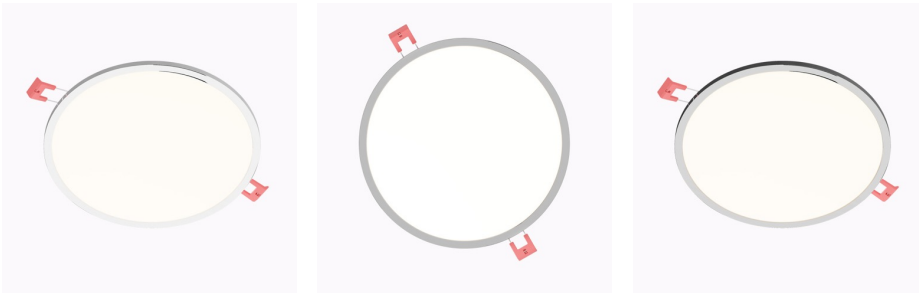

SLENDER SLIM R 22 RECESSED

LED 30W 3000 lm Ra 80

Very thin, recessed light with high-output LED. Frames available in chrome, black chrome or matte nickel. Driver included.

RP EUR incl. VAT

R12162	SLENDER SLIM R 22 recessed black chrome 230V LED 30W 3000K	48,00
R12163	SLENDER SLIM R 22 recessed chrome 230V LED 30W 3000K	48,00
R12164	SLENDER SLIM R 22 recessed matt nickel 230V LED 30W 3000K	48,00