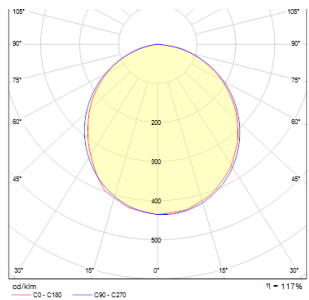

SLENDER SLIM R 22 SURFACE MOUNTED

LED 30W 3000 lm Ra 80

Very thin, surface-mounted light with high-output LED. Frames available in chrome, black chrome or matte nickel.

RP EUR incl. VAT

R12138

SLENDER SLIM R 22 surface mounted black chrome 230V LED 30W 3000K

68,00

R12139

SLENDER SLIM R 22 surface mounted chrome 230V LED 30W 3000K

68,00

3D model

manual

.ies data