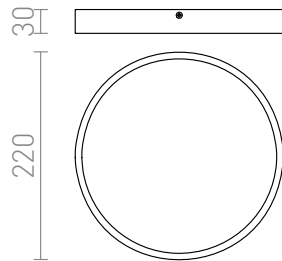

SLENDER SLIM R 22 SURFACE MOUNTED

LED 30W 3000 lm Ra 80

Very thin, surface-mounted light with high-output LED. Frames available in chrome, black chrome or matte nickel.

RP EUR incl. VAT

R12138

SLENDER SLIM R 22 surface mounted black chrome 230V LED 30W 3000K

68,00

R12139

SLENDER SLIM R 22 surface mounted chrome 230V LED 30W 3000K

68,00

3D model

manual

.ies data